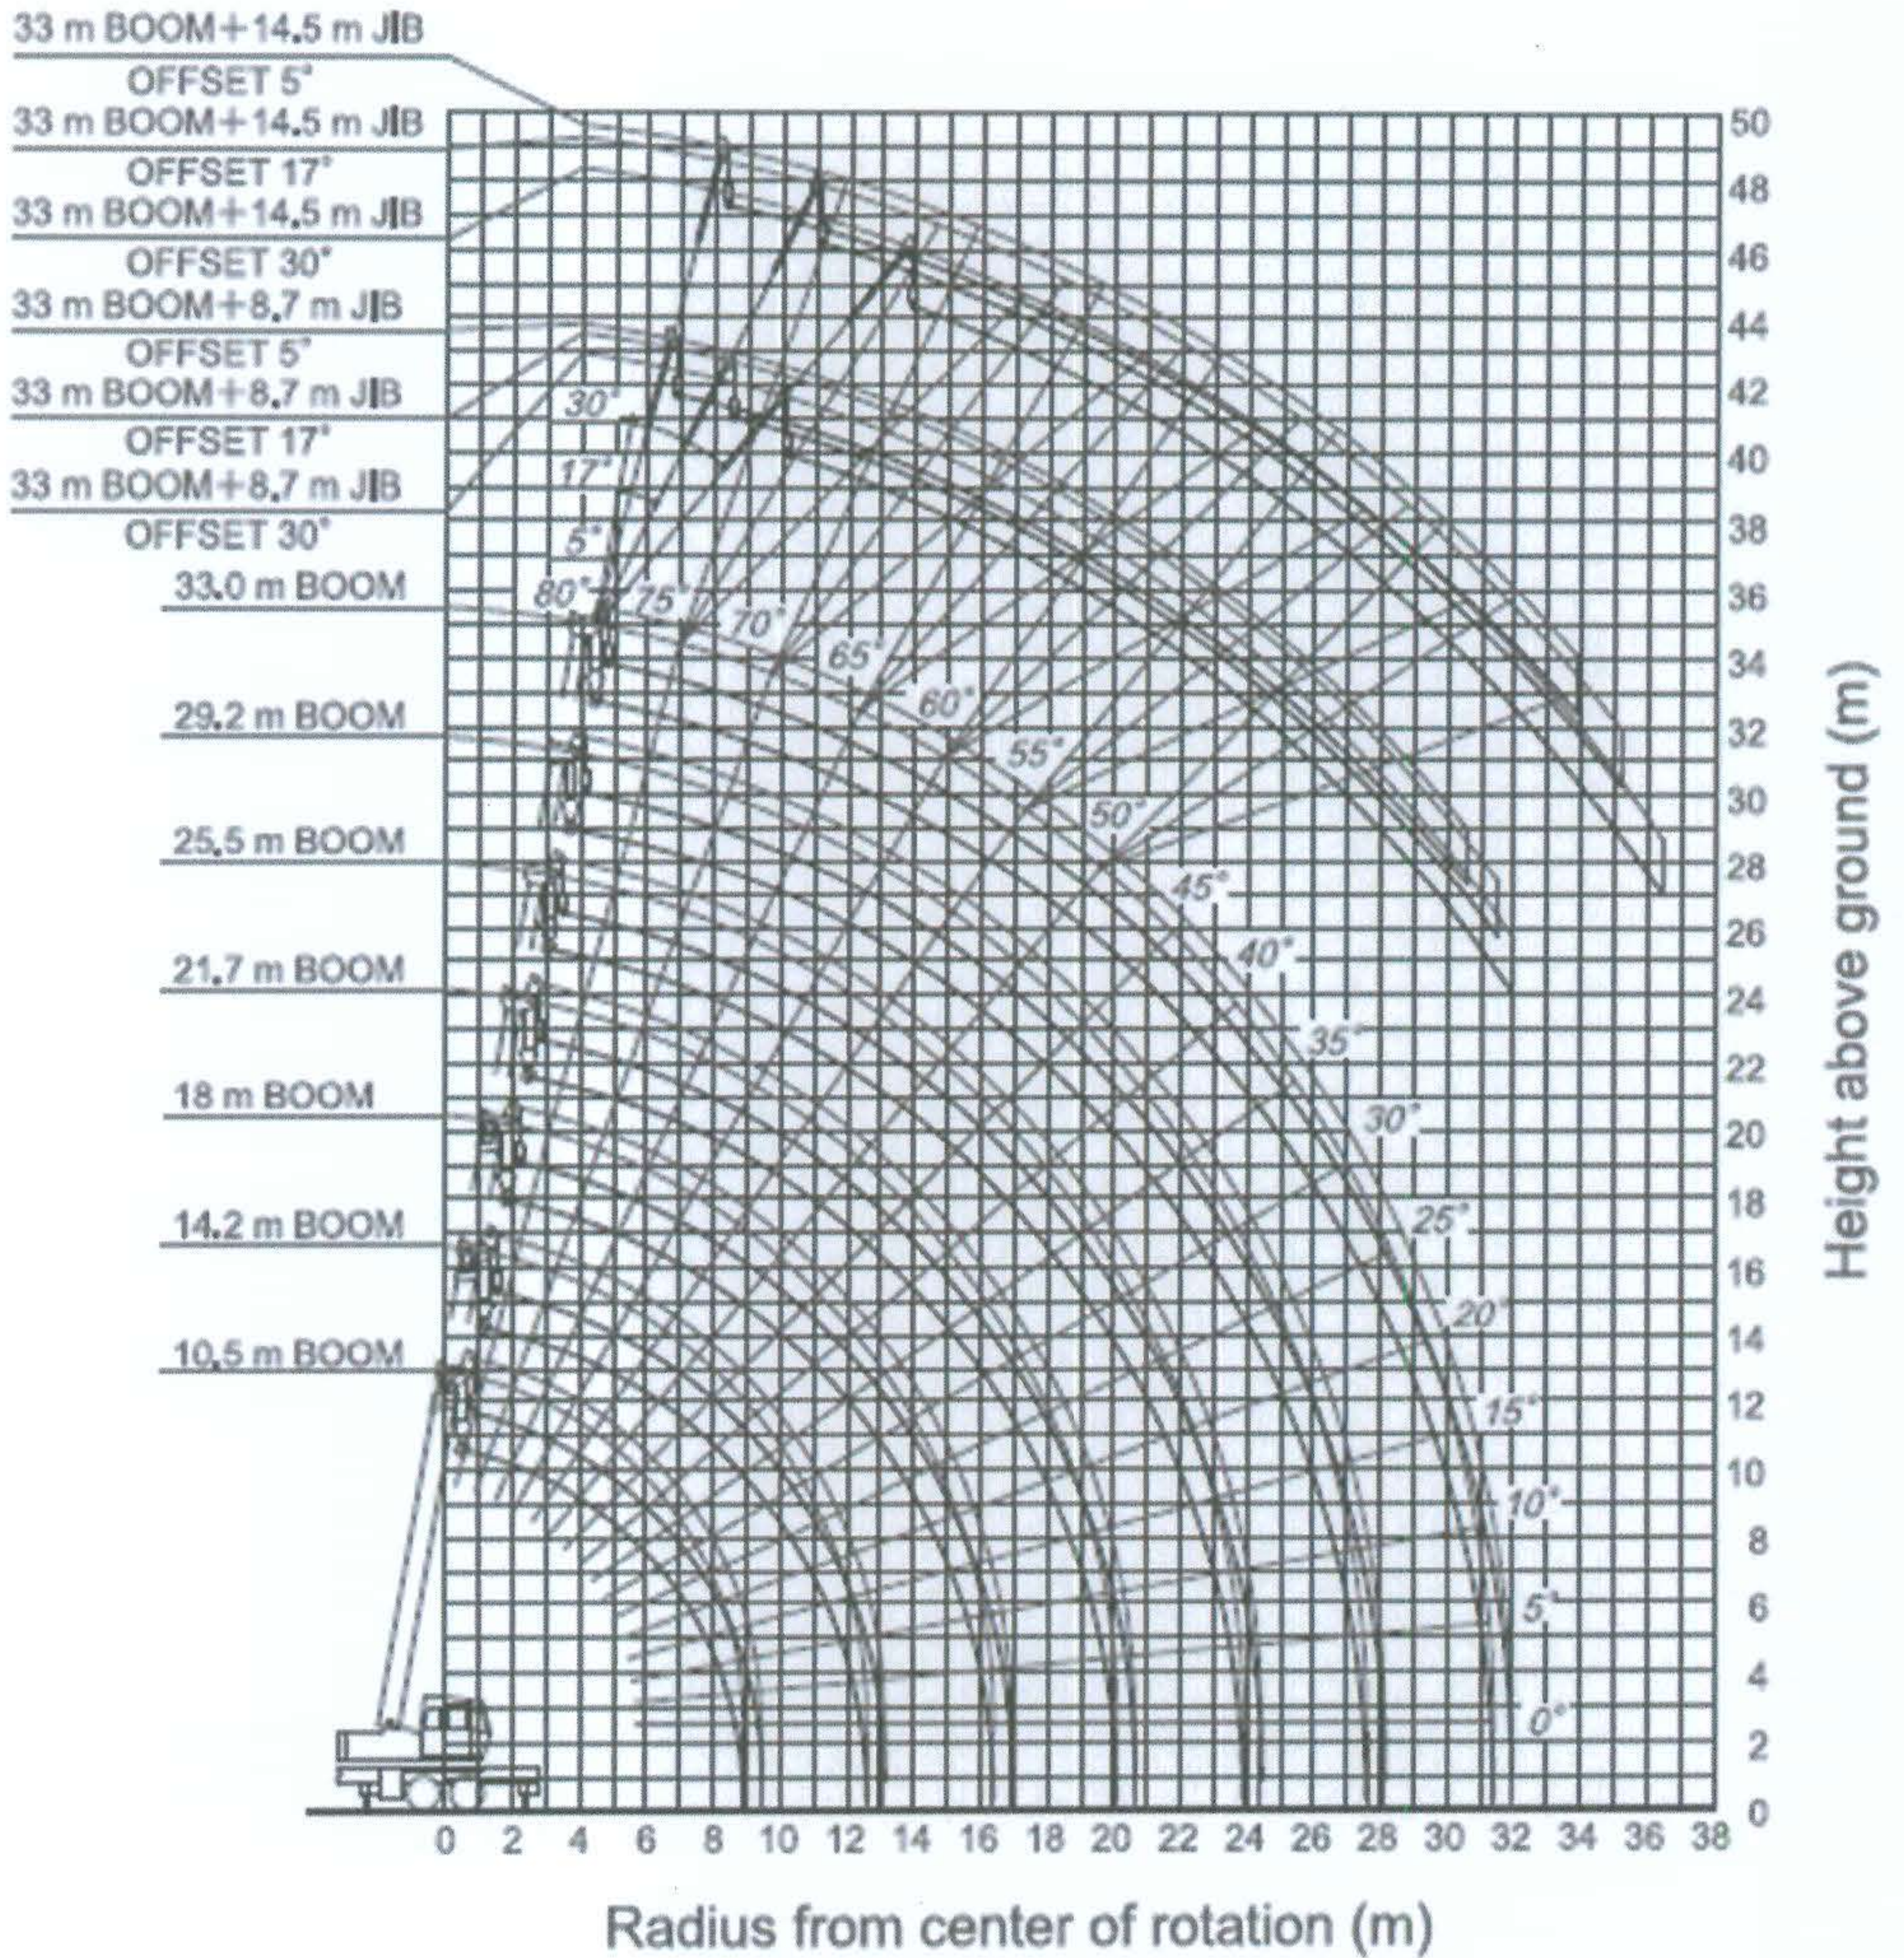

RADIUS LOAD CHART

NK-300E-V

Working Range

Note: Deflection of boom and jib excluded